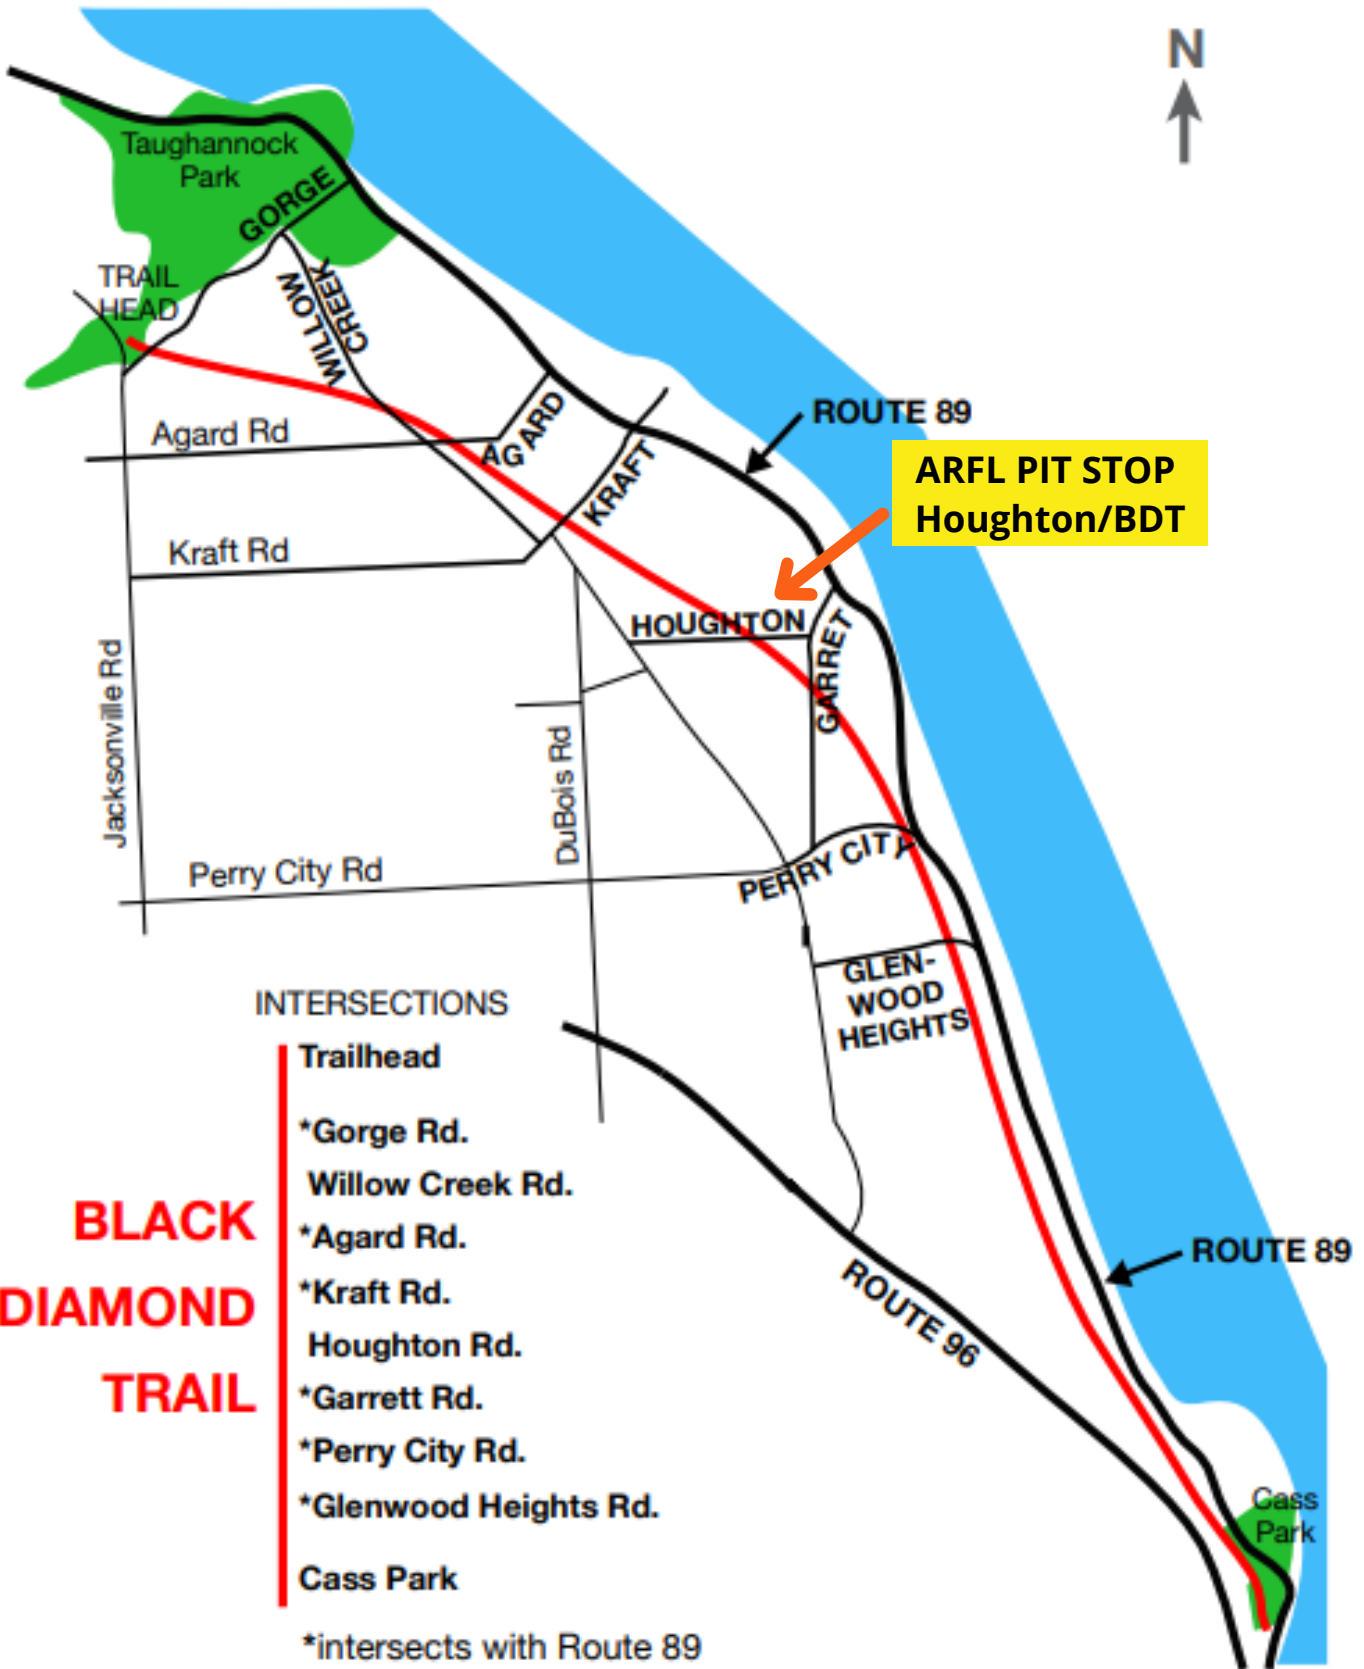

Streets that Cross the Black Diamond Trail

**BLACK
DIAMOND
TRAIL**

INTERSECTIONS

- Trailhead
- *Gorge Rd.
- Willow Creek Rd.
- *Agard Rd.
- *Kraft Rd.
- Houghton Rd.
- *Garrett Rd.
- *Perry City Rd.
- *Glenwood Heights Rd.
- Cass Park
- *intersects with Route 89